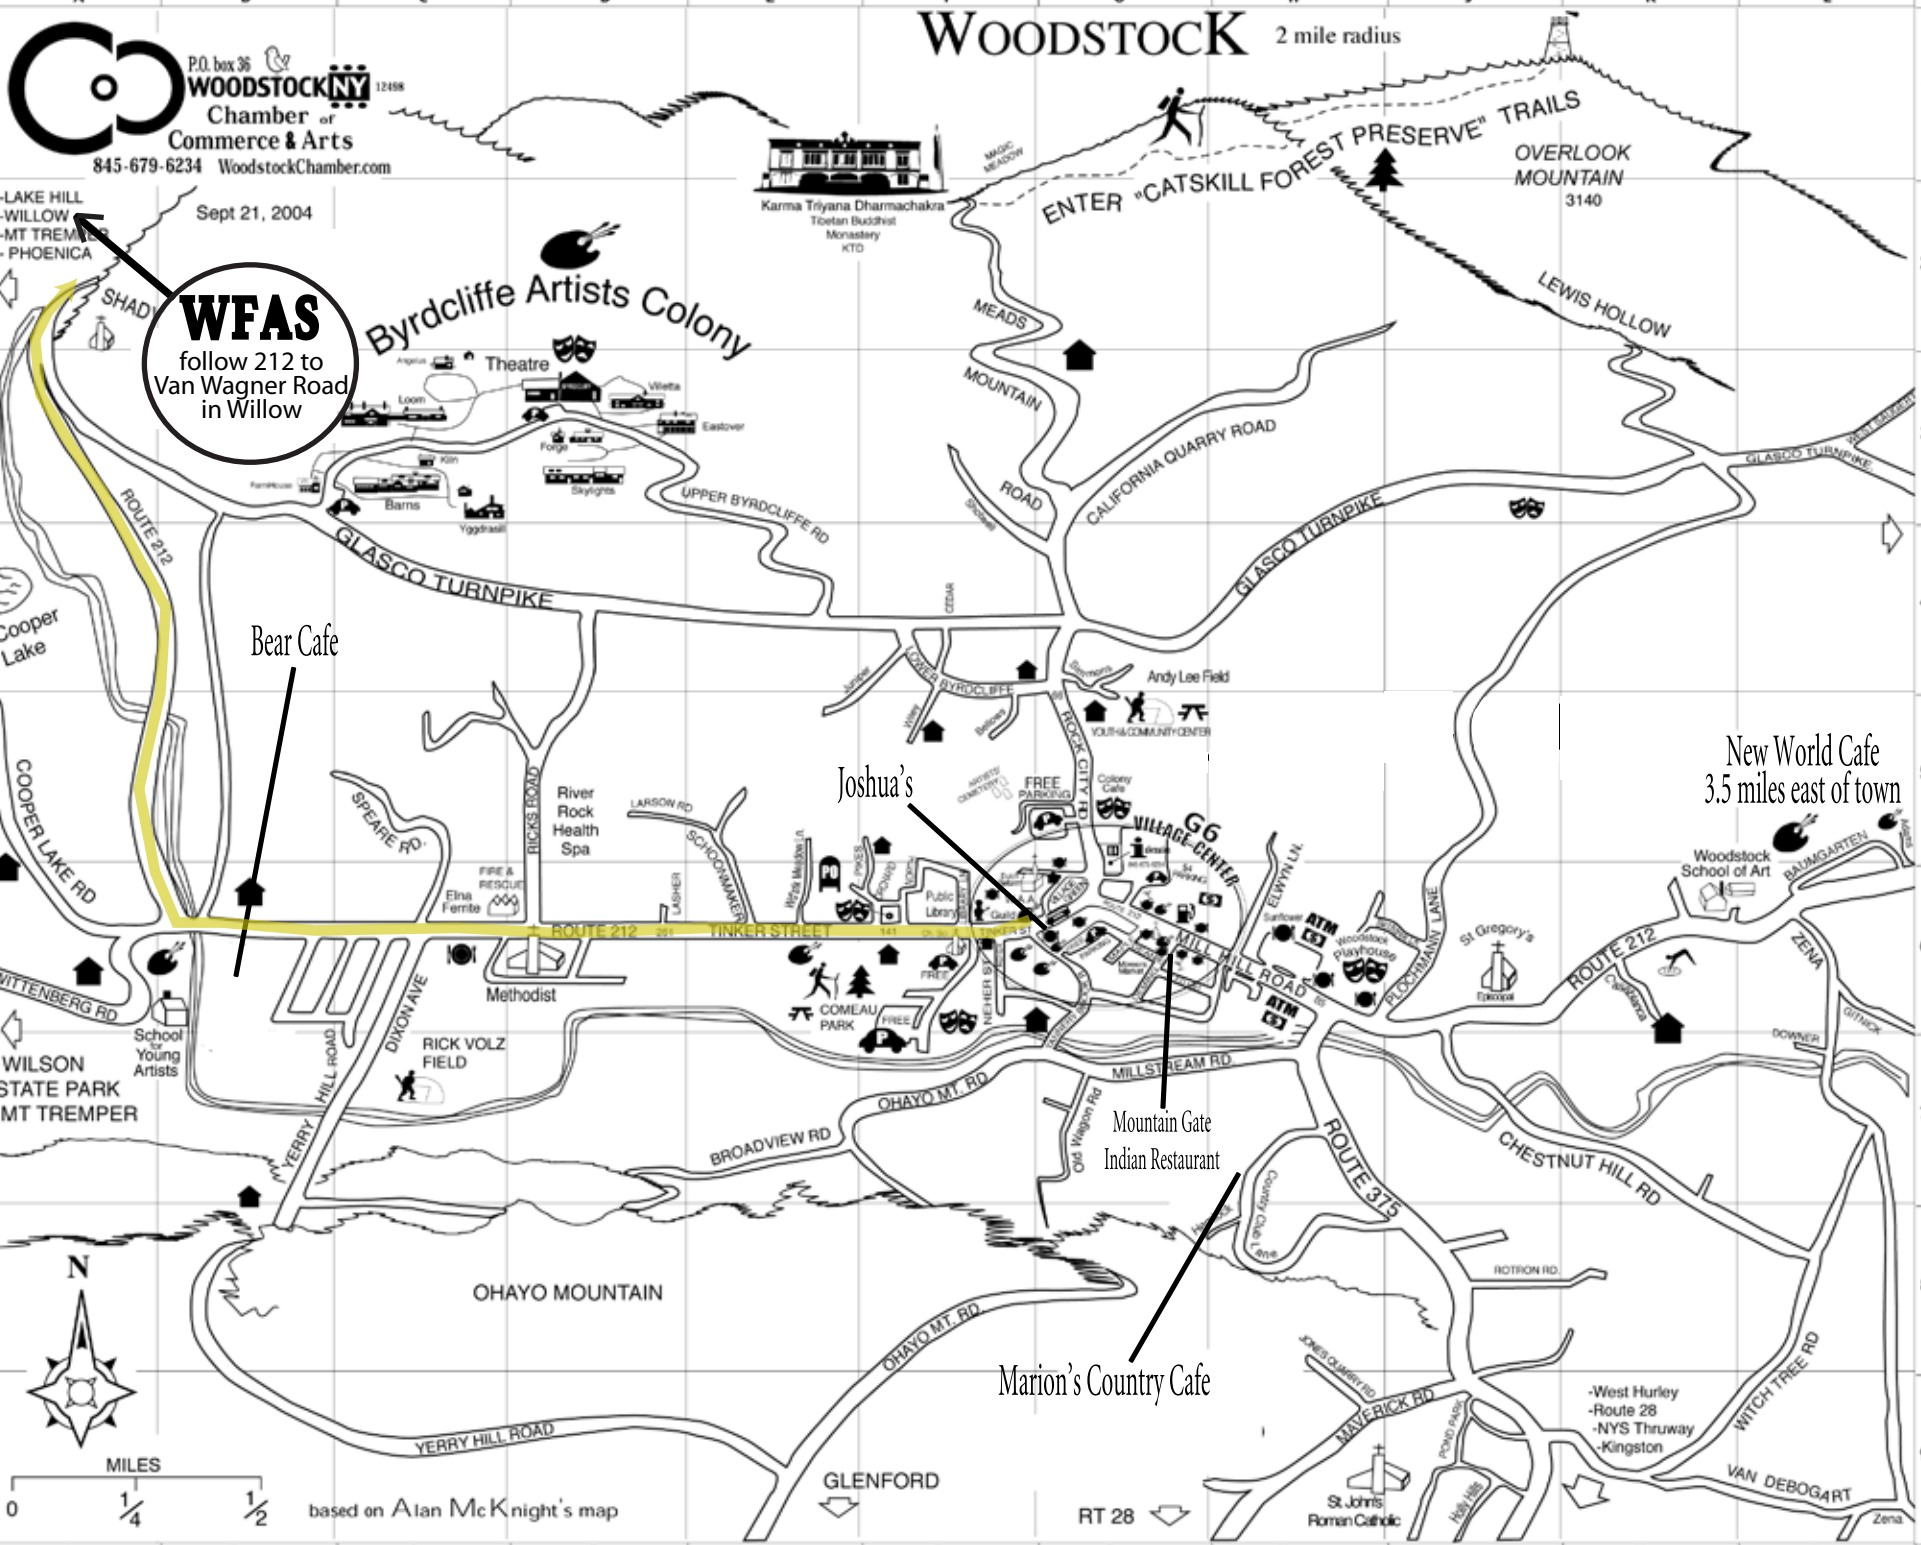

# WOODSTOCK 2 mile radius

Sept 21, 2004  
-LAKE HILL  
-WILLOW  
-MT TREMPER  
-PHOENICA

**WFAS**  
follow 212 to  
Van Wagner Road  
in Willow

- ARTS**
  - Art Forms G6
  - Art & Soul G6
  - Authentic Writing E6
  - Kleiner/James Arts Center C3
  - Center for Photography Woodstock G6
  - Donald Elder Studio L5
  - Elena Zang Gallery A2
  - Elderberry Studio L6
  - Fletcher Gallery G6
  - Hawthorn Gallery H6
  - Lily Ente Studio E6
  - September Heart Studio G6
  - Studio of Light G6
  - VARGA Gallery & Studio # F6
  - Woodstock Guild G6
  - Woodstock Artists Association G6
  - Woodstock Earth G6
  - Woodstock Framing Gallery G6
  - Woodstock School for Young Artists B6
  - Woodstock School of Art K6
  - Woodstock Watercolors G6
- COMMUNITY**
  - Daily Bread Soup Kitchen G6
  - Family of Woodstock G6
  - Government Offices F6
  - Police 679-2422 - G6
  - Woodstock Elementary School H7
  - Woodstock Library F6
  - Youth Center G5
- DINING & FOOD**
  - Bear Café & Catering Inc. B6
  - Bread Alone G6
  - Cafe S H7
  - Colony Arts Center\_the G6
  - Joshua's G6
  - Joyus Lake G6
  - Landau Grill G6
  - Marion's Country Kitchen H7
  - Mountain Gate Restaurant G6
  - Sunflower Market H6
  - Sunfrost Farms C6
  - Taco Juan's G6
  - Wittenberg Deli T5
  - Woodstock Wines & Liquors G6
- ENTERTAINMENT**
  - Bearsville Theater B6
  - Bird-on-a-Cliff Theatre Company F6
  - Colony Arts Center\_The G6
  - Maverick Concerts G9
  - Tinker St. Cinema E6
  - Woodstock Playhouse H6
  - Woodstock Fringe D3
  - Woodstock Youth Theatre H7
- LODGING**
  - Bearsville Inn A6
- REAL ESTATE**
  - Century 21 Teran Realty LLC H6
  - Coldwell Banker/Village Green Realty G6
  - Country Roads RealEstate 7G
  - Eichhorn Realty G6
  - Freestyle Realty G6
  - Joyce Beyer Real Estate J6
  - Iring Kalish Realty Inc. G6
  - Woodstock Real Estate G6
- SERVICES**
  - Arthur M. Kahn Esq. F6
  - Ametek Rotron J8
  - Bruce Bart Tattoo G6
  - Eckert Drugstore H6
  - Engel, Frank Attorney G6
  - Fleet Bank H6
  - Hudson United Bank H6
  - Library Laundromat F6
  - Post Office U.S. E6
  - Print Express H6
  - Schneider, Pfahl & Rahme LLP G6
  - Les Walker Architect G6
  - Wapner, Kopolovitz & Futerfas G6
  - Woodstock Lock 679-8308
  - Woodstock Trans. 679-TAXI
  - Woodstock Auto G6
  - Woodstock Arts G4
- SHOPPING**
  - 70+ shops in G6 area. Also over
- POINTS OF INTEREST+ACTIVITIES**
  - Deborah Ramsden K2
  - Historical Society of Woodstock F6
  - Mower's Saturday Market G6
  - Woodstock Golf Club Inc. H7
  - See others on map
- MIND BODY SPIRIT**
  - Alexandra Zarro J6
  - Catskill Mtn. Occu. Therapy G3
  - River Rock Health Spa D5
  - Bliss Yoga Center G6
- BEARSVILLE THEATRE/SUITES**
  - Bet & Biscuit B&B B7
  - Blue Pearl Guest Cottage F5
  - Carol's Woodstock Country Inn A5
  - Pike Lane Bed & Breakfast F5
  - Tinker Street Cottage F6
  - Twin Gables Guest House G6
  - Village Green Bed & Breakfast G6
  - Studio of Light Guest Suite G6
  - Wild Rose Inn G5
  - Woodstock Inn on the Millstream F6
  - Woodstock Getaway on Falls G6
  - Woodstock Lodge & Cafe H7